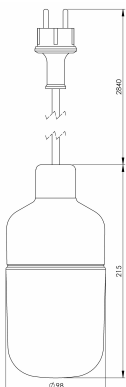

Technical information

Equipped with rubber cable (3m) and plug connection. The luminaire is approved for use in IP44-rated areas.

Maintenance

Switch off the power to the luminaire. Unscrew the glass and clean it, preferably washed in a dishwasher. Do not use cleaning agents containing solvents. Replace the light source if necessary and fasten the shade after cleaning.

Spare parts

Shade: Part no 1-6161-10
Gasket: Part no 02786-1

If the luminaire is modified the person responsible for the modification shall be considered manufacturer. Subject to errors in text. We reserve the right to change the technical specifications (without notice).