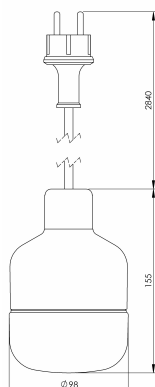

### Specification

Base material	Porcelain
Lampholder	G9
Light source	Max 20W (not incl.)
Voltage	230V
Installation	Ceiling
Base colour	Black NCS S 9000-N
Safety class	II
Protection class	IP44
Energy class	-
T <sub>a</sub>	-30 - +25
Height	155 mm
Diameter Ø	98 mm
Glass	Matt opal
Thread	84,5 mm
Weight	1,22 kg
Design	Kauppi & Kauppi

### Technical information

Equipped with rubber cable (3m) and plug connection. The luminaire is approved for use in IP44-rated areas.