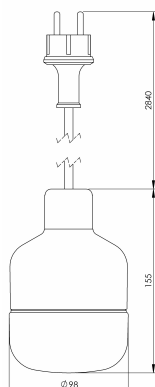

### Specification

Base material	Porcelain
Lampholder	G9
Light source	Max 20W (not incl.)
Voltage	230V
Installation	Ceiling
Base colour	White NCS S 1502-G50Y
Safety class	II
Protection class	IP44
Energy class	-
T <sub>a</sub>	-30 - +25
Height	155 mm
Diameter Ø	98 mm
Glass	Matt opal
Thread	84,5 mm
Weight	1,22 kg
Design	Kauppi & Kauppi

### Technical information

Equipped with rubber cable (3m) and plug connection. The luminaire is approved for use in IP44-rated areas.