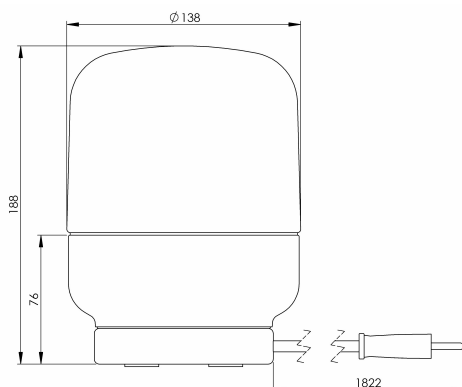

Installation

Connect the plug to the socket.

Technical information

Table luminaire in porcelain and glass with a wooden base in ash. Equipped with a two-meter textile cord with dimmer switch and EU plug class II. Silicone gasket between glass and base.

Maintenance

Switch off the power to the fixture. Remove the shade and clean it. Do not use cleaning agents containing solvents. Change the LED module if necessary. Check the gasket and change it if necessary. Replace the shade.

Spare parts

Shade: 1-6168-10
Gasket: 02789

If the luminaire is modified the person responsible for the modification shall be considered manufacturer. Subject to errors in text. We reserve the right to change the technical specifications (without notice).