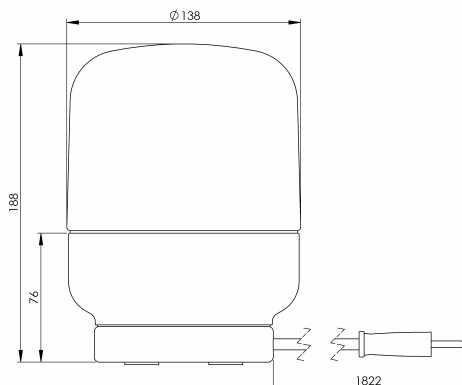

Installation

Connect the plug to the socket.

Technical information

Table luminaire in porcelain and glass with a wooden base in ash. Equipped with a two-meter textile cord with dimmer switch and EU plug class II. Silicone gasket between glass and base.

Maintenance

Switch off the power to the fixture. Remove the shade and clean it. Do not use cleaning agents containing solvents. Change the LED module if necessary. Check the gasket and change it if necessary. Replace the shade.

Spare parts

Shade: 1-6168-30
Gasket: 02789

If the luminaire is modified the person responsible for the modification shall be considered manufacturer. Subject to errors in text. We reserve the right to change the technical specifications (without notice).