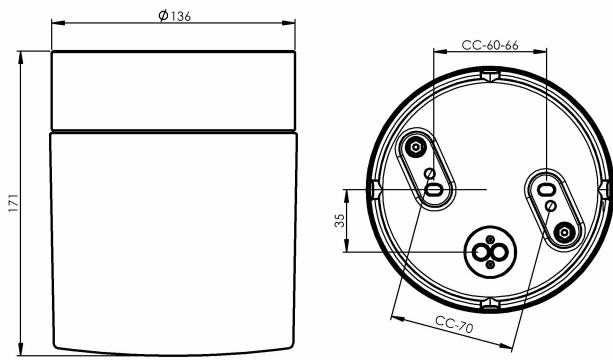

** The device must under no circumstances be connected to the same phase as a magnetic ballast or other older fluorescent luminaires as these luminaires can generate overvoltage transients outside of EU regulatory standards when switched off or on. The luminaire can permanently damage or completely cease to function when connected.

If the luminaire is modified the person responsible for the modification shall be considered manufacturer. Subject to errors in text. We reserve the right to change the technical specifications (without notice).