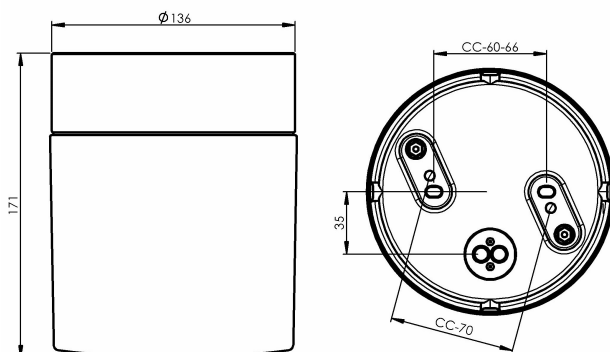

# Opus 140 /170

Open 140/170 is an elegant cylindrical shaped light fitting. Its timeless design is suitable for wall or ceiling installation, both indoors and outdoors.

## Specification

Base material	Porslin
Lampholder	E27
Light source	E27, max 40W (not incl.)
Voltage	230V
Installation	Ceiling/wall
Base colour	Grey NCS S 6005-G50Y
Safety class	II
Protection class	IP44
Energy class	-
T <sub>a</sub>	-30 - +25
Height	171 mm
Diameter Ø	138 mm
Glass	Matt opal
Thread	123,5 mm
Weight	1,67 kg
Design	Duoform

## Installation

Pull the cable through the rubber inlet in the bottom of the base. Fix the light fitting to the wall or to the ceiling with suitable screws. Connect the leads to the terminals. Fasten the lamp holder. Insert a light source and then fasten the shade by turning it clockwise. Make sure the gasket between the glass and base is in place.

## Technical information

Four Ø 5mm holes for installation. Two holes CC measurement 70 mm, alternatively two hidden holes CC measurement 60-66 mm. Bottom inlet suitable for two leads. Terminal for connection of max 2 x 2,5 mm<sup>2</sup>. Bridging is possible. Bottom inlet, four knock out openings.